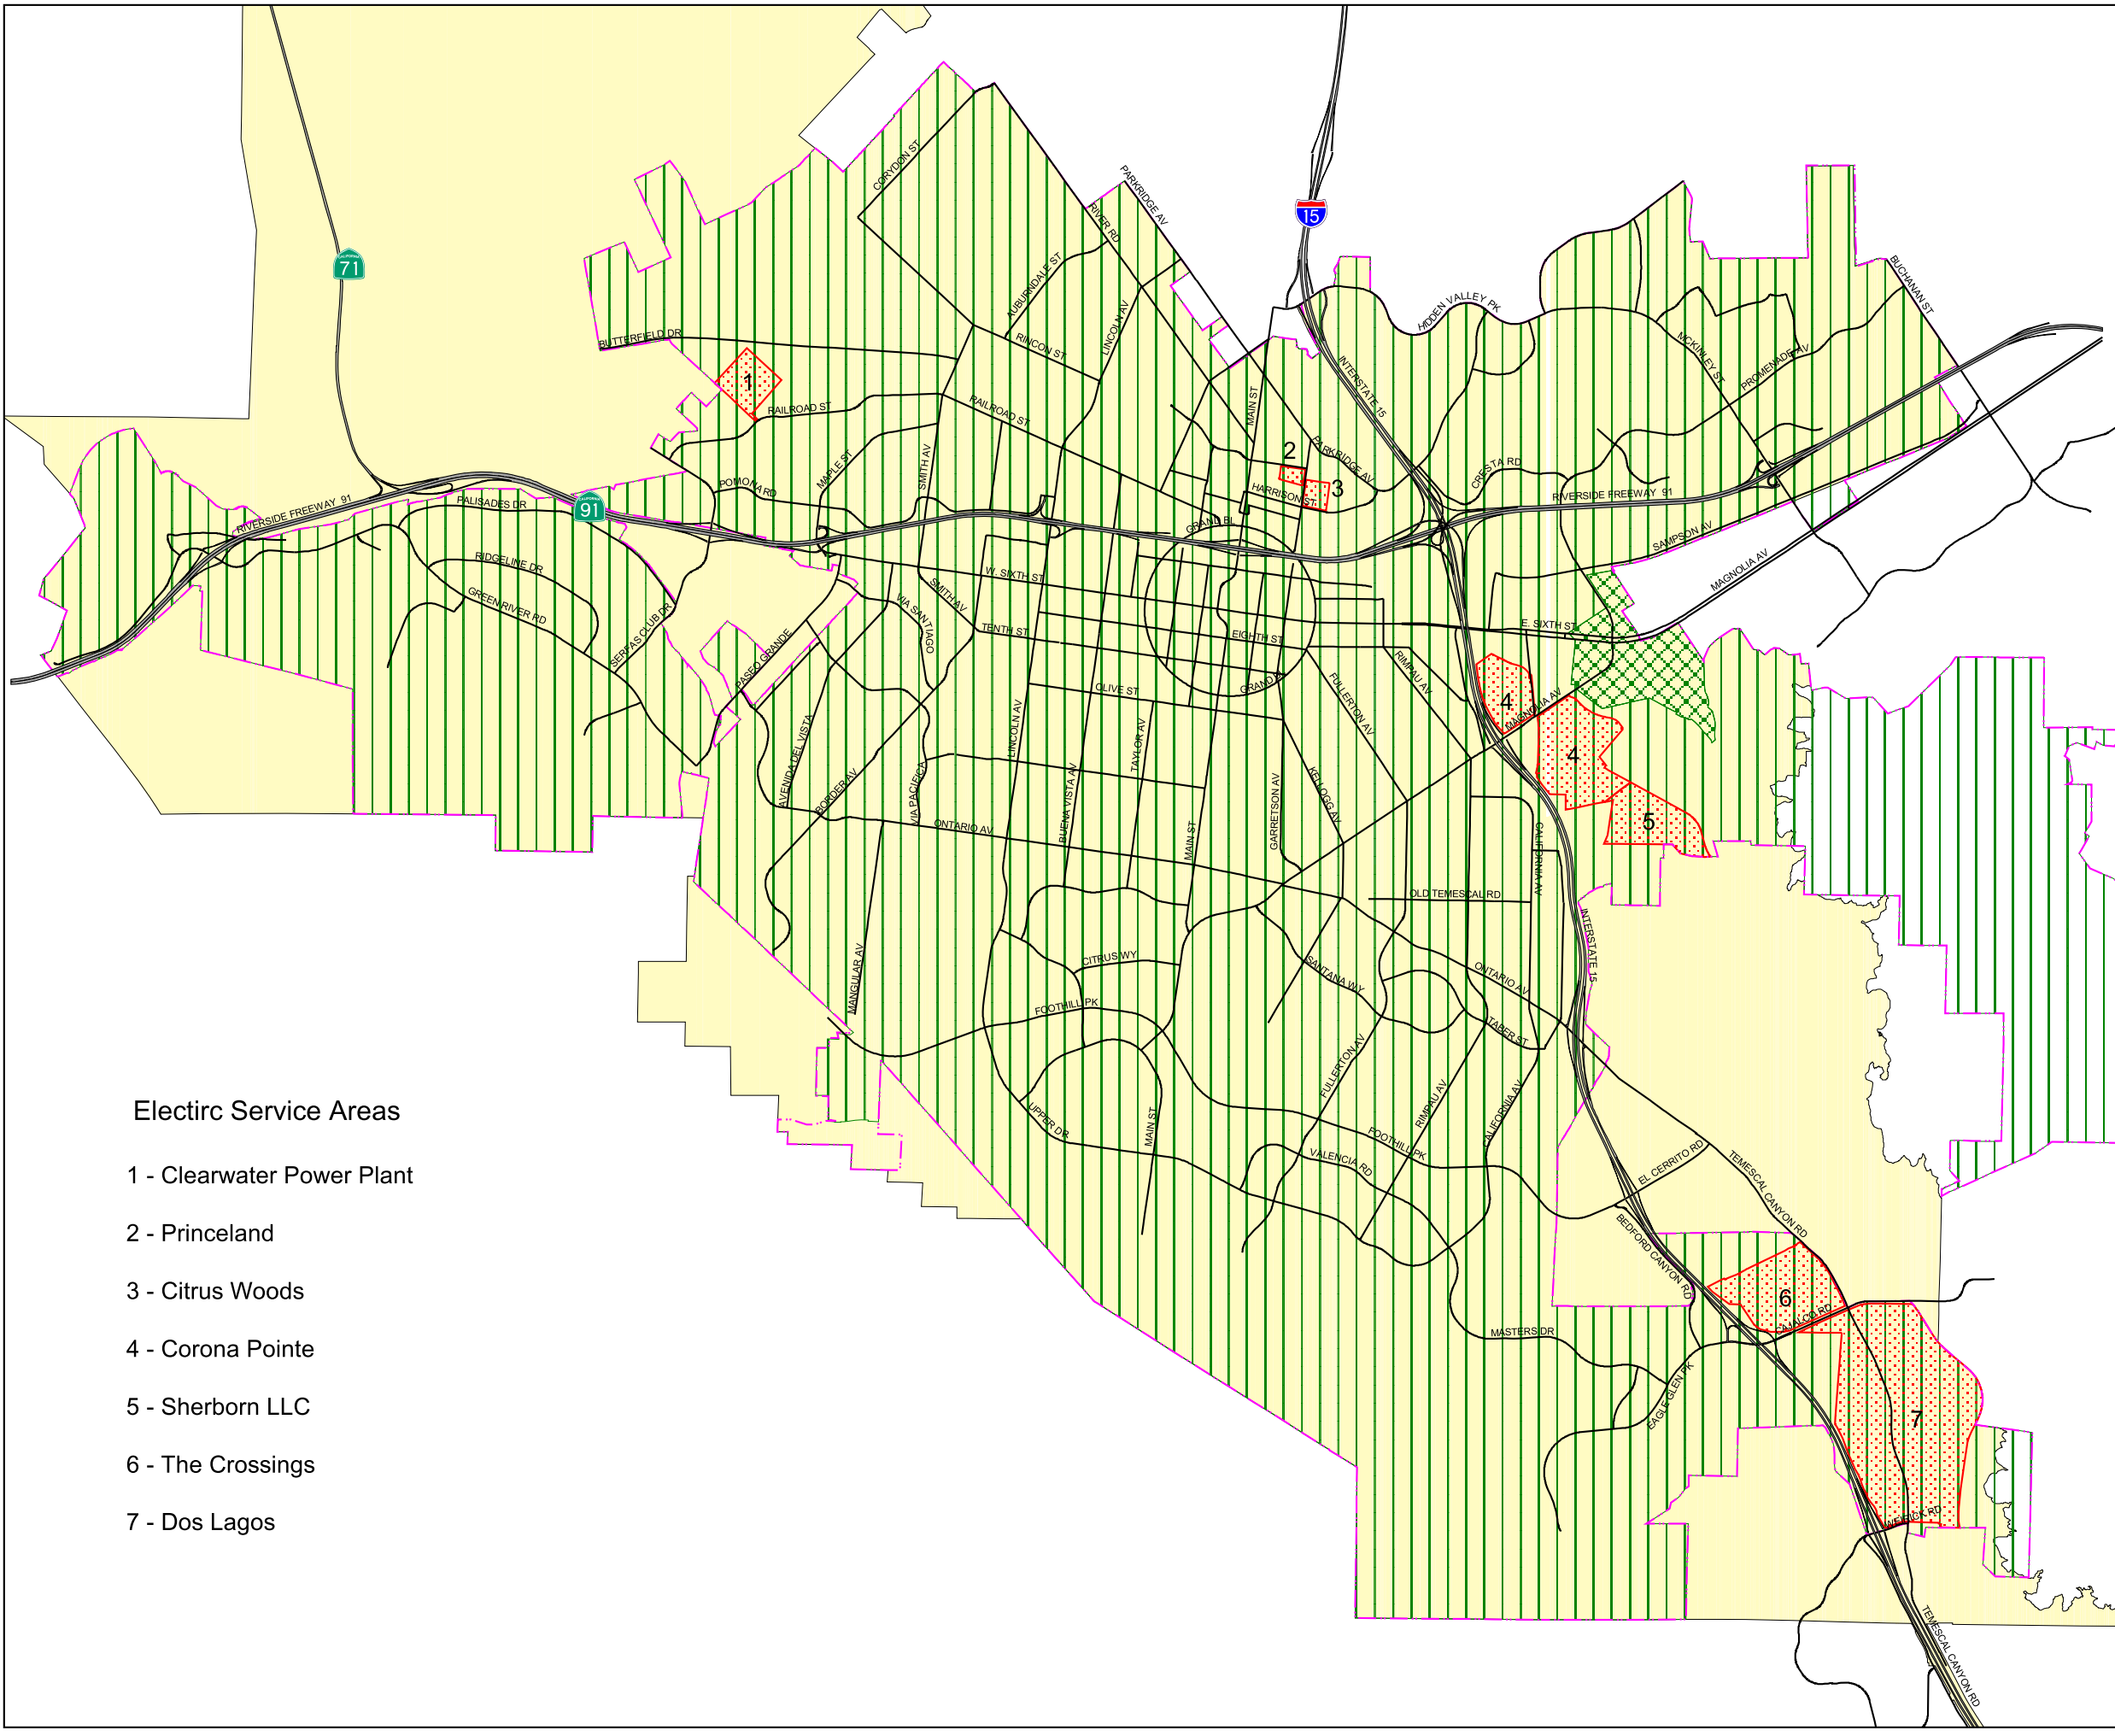

City of Corona Utility Service Areas

-  City of Corona Water Service Area
-  City of Corona Waste Water Service Area
-  City of Corona / Home Gardens Waste Water Service Overlap Area
-  City of Corona Electric Service Areas
-  Corona City Boundary

Electric Service Areas

- 1 - Clearwater Power Plant
- 2 - Princeland
- 3 - Citrus Woods
- 4 - Corona Pointe
- 5 - Sherborn LLC
- 6 - The Crossings
- 7 - Dos Lagos