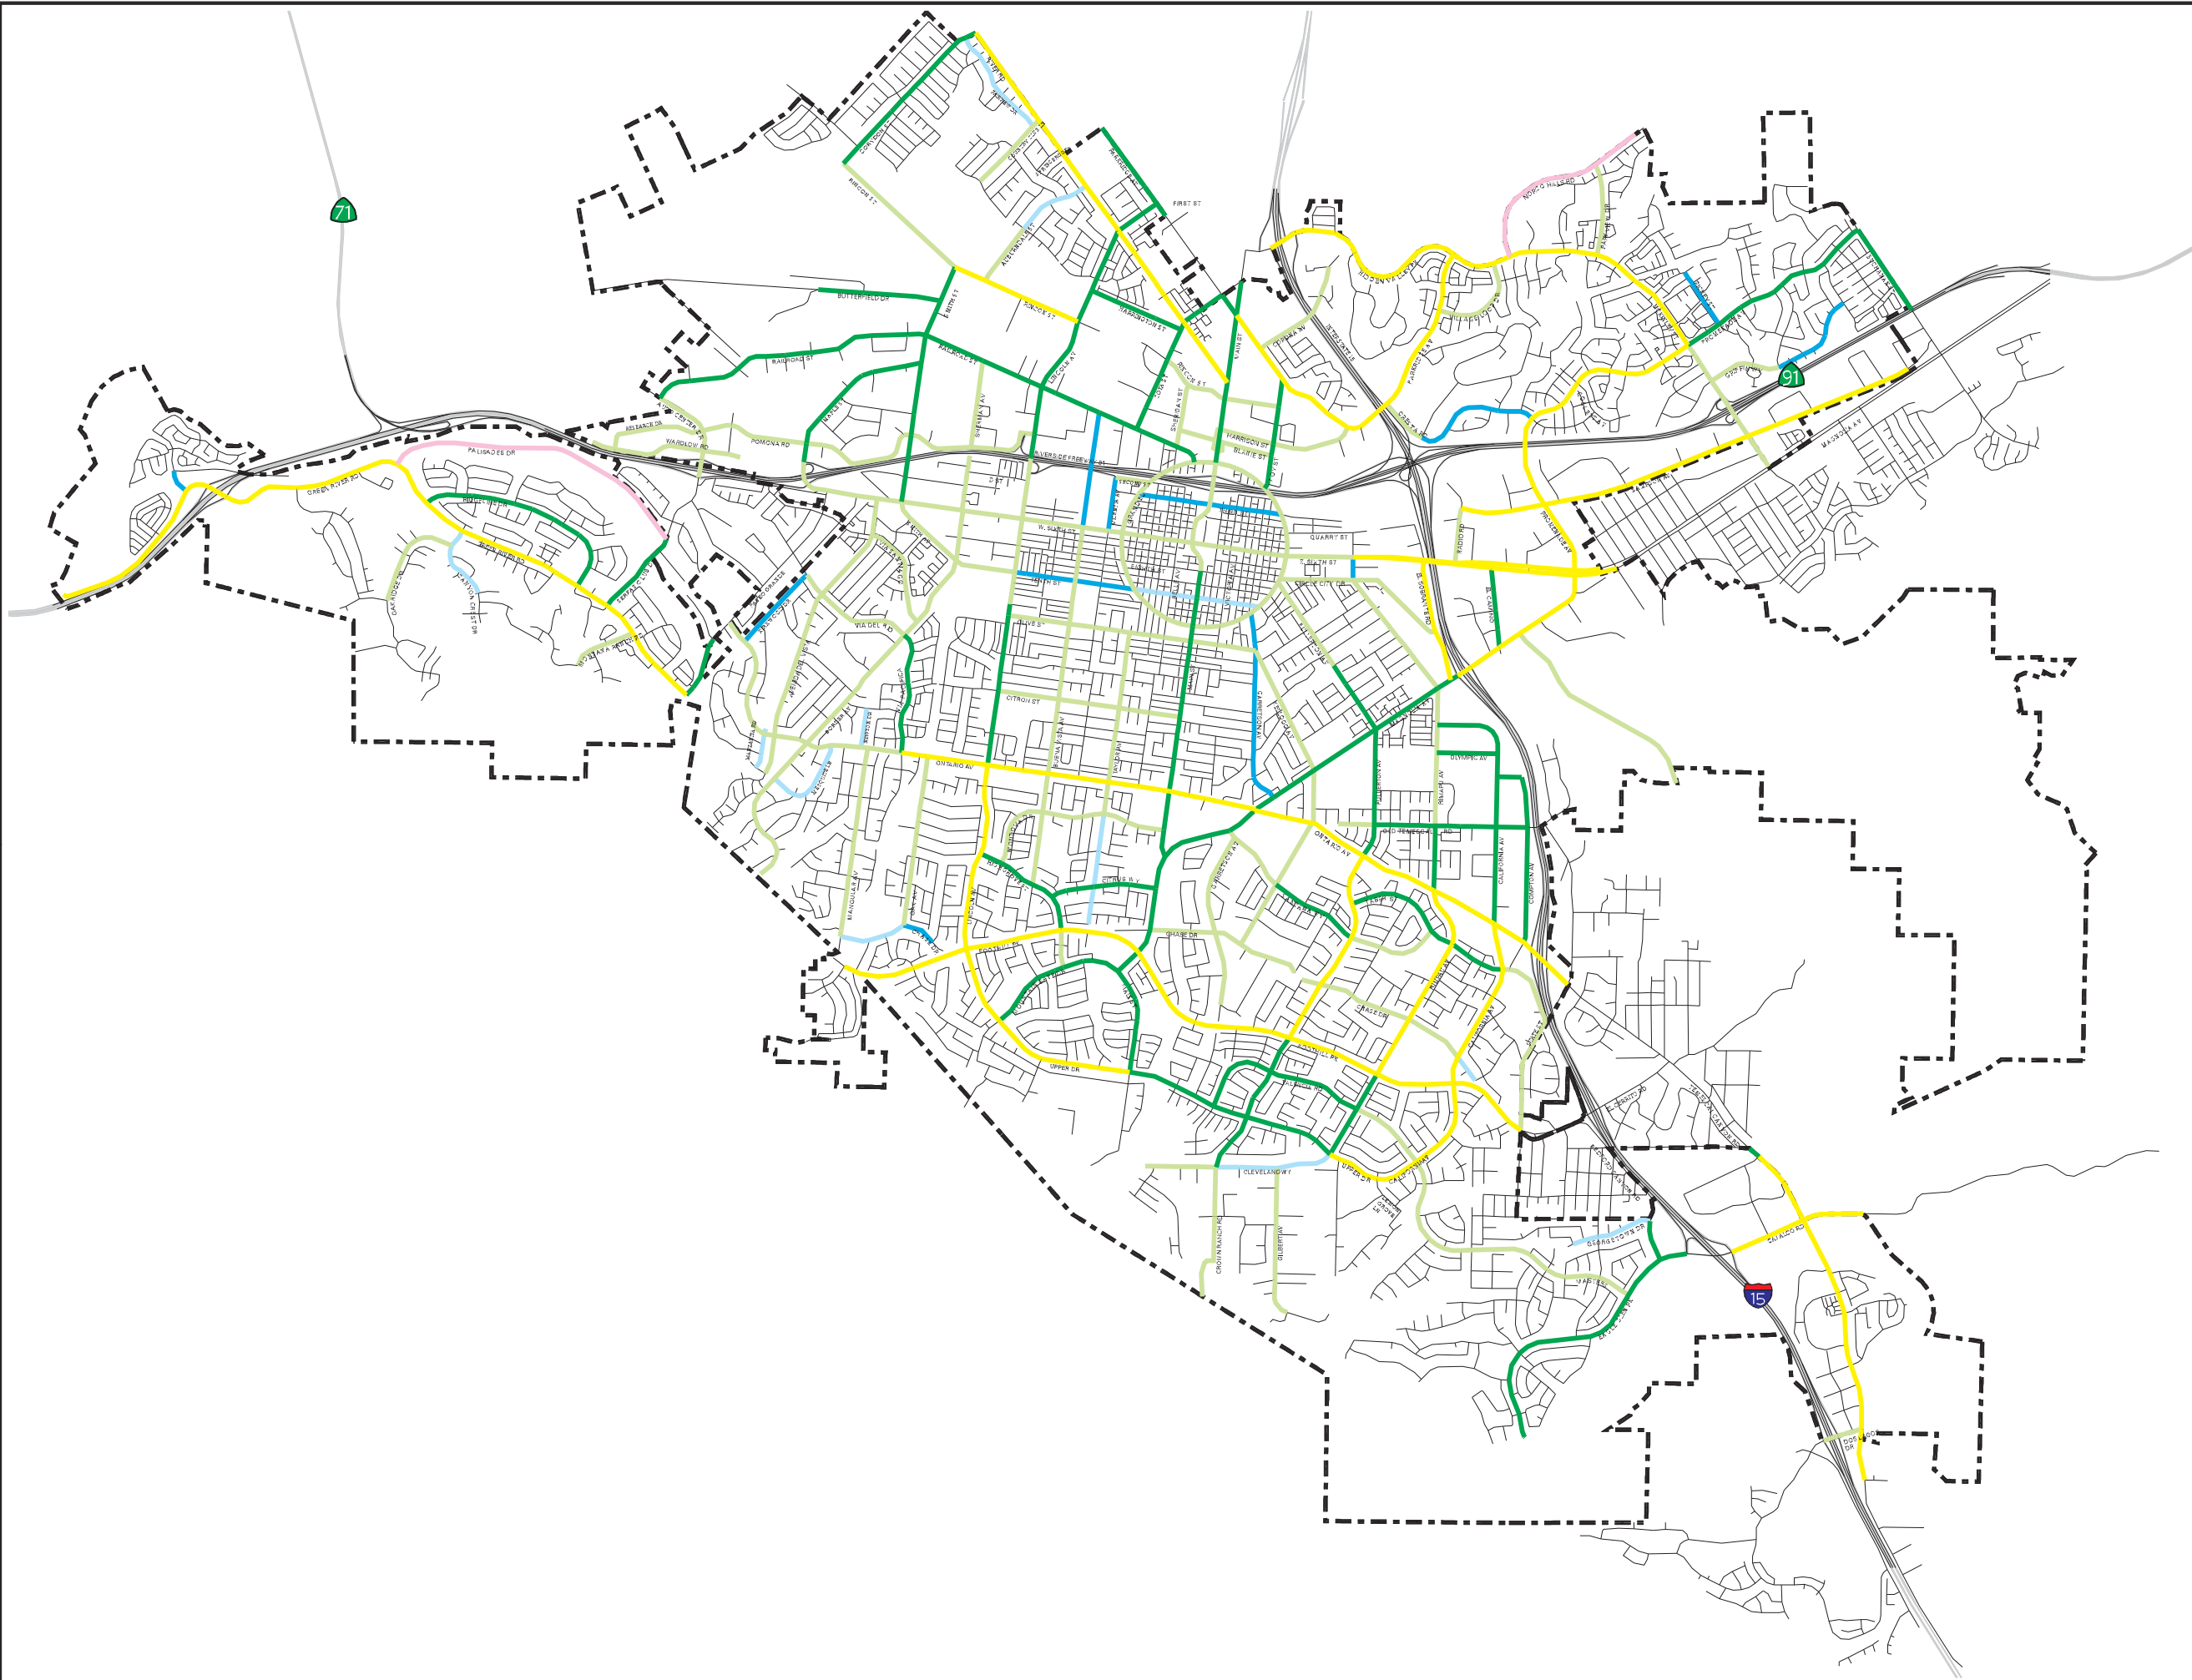

CITY OF CORONA TRAFFIC SPEED LIMITS

LEGEND

Posted Speed Limits

-  25 MPH
-  30 MPH
-  35 MPH
-  40 MPH
-  45 MPH
-  50 MPH
-  55 MPH

1 Inch = 4500 Feet

CITY OF CORONA
Public Works Dept/Traffic Div.
Geographic Information Services
Created: March 17, 2010
aml/standardmap/trafspeed-b.aml