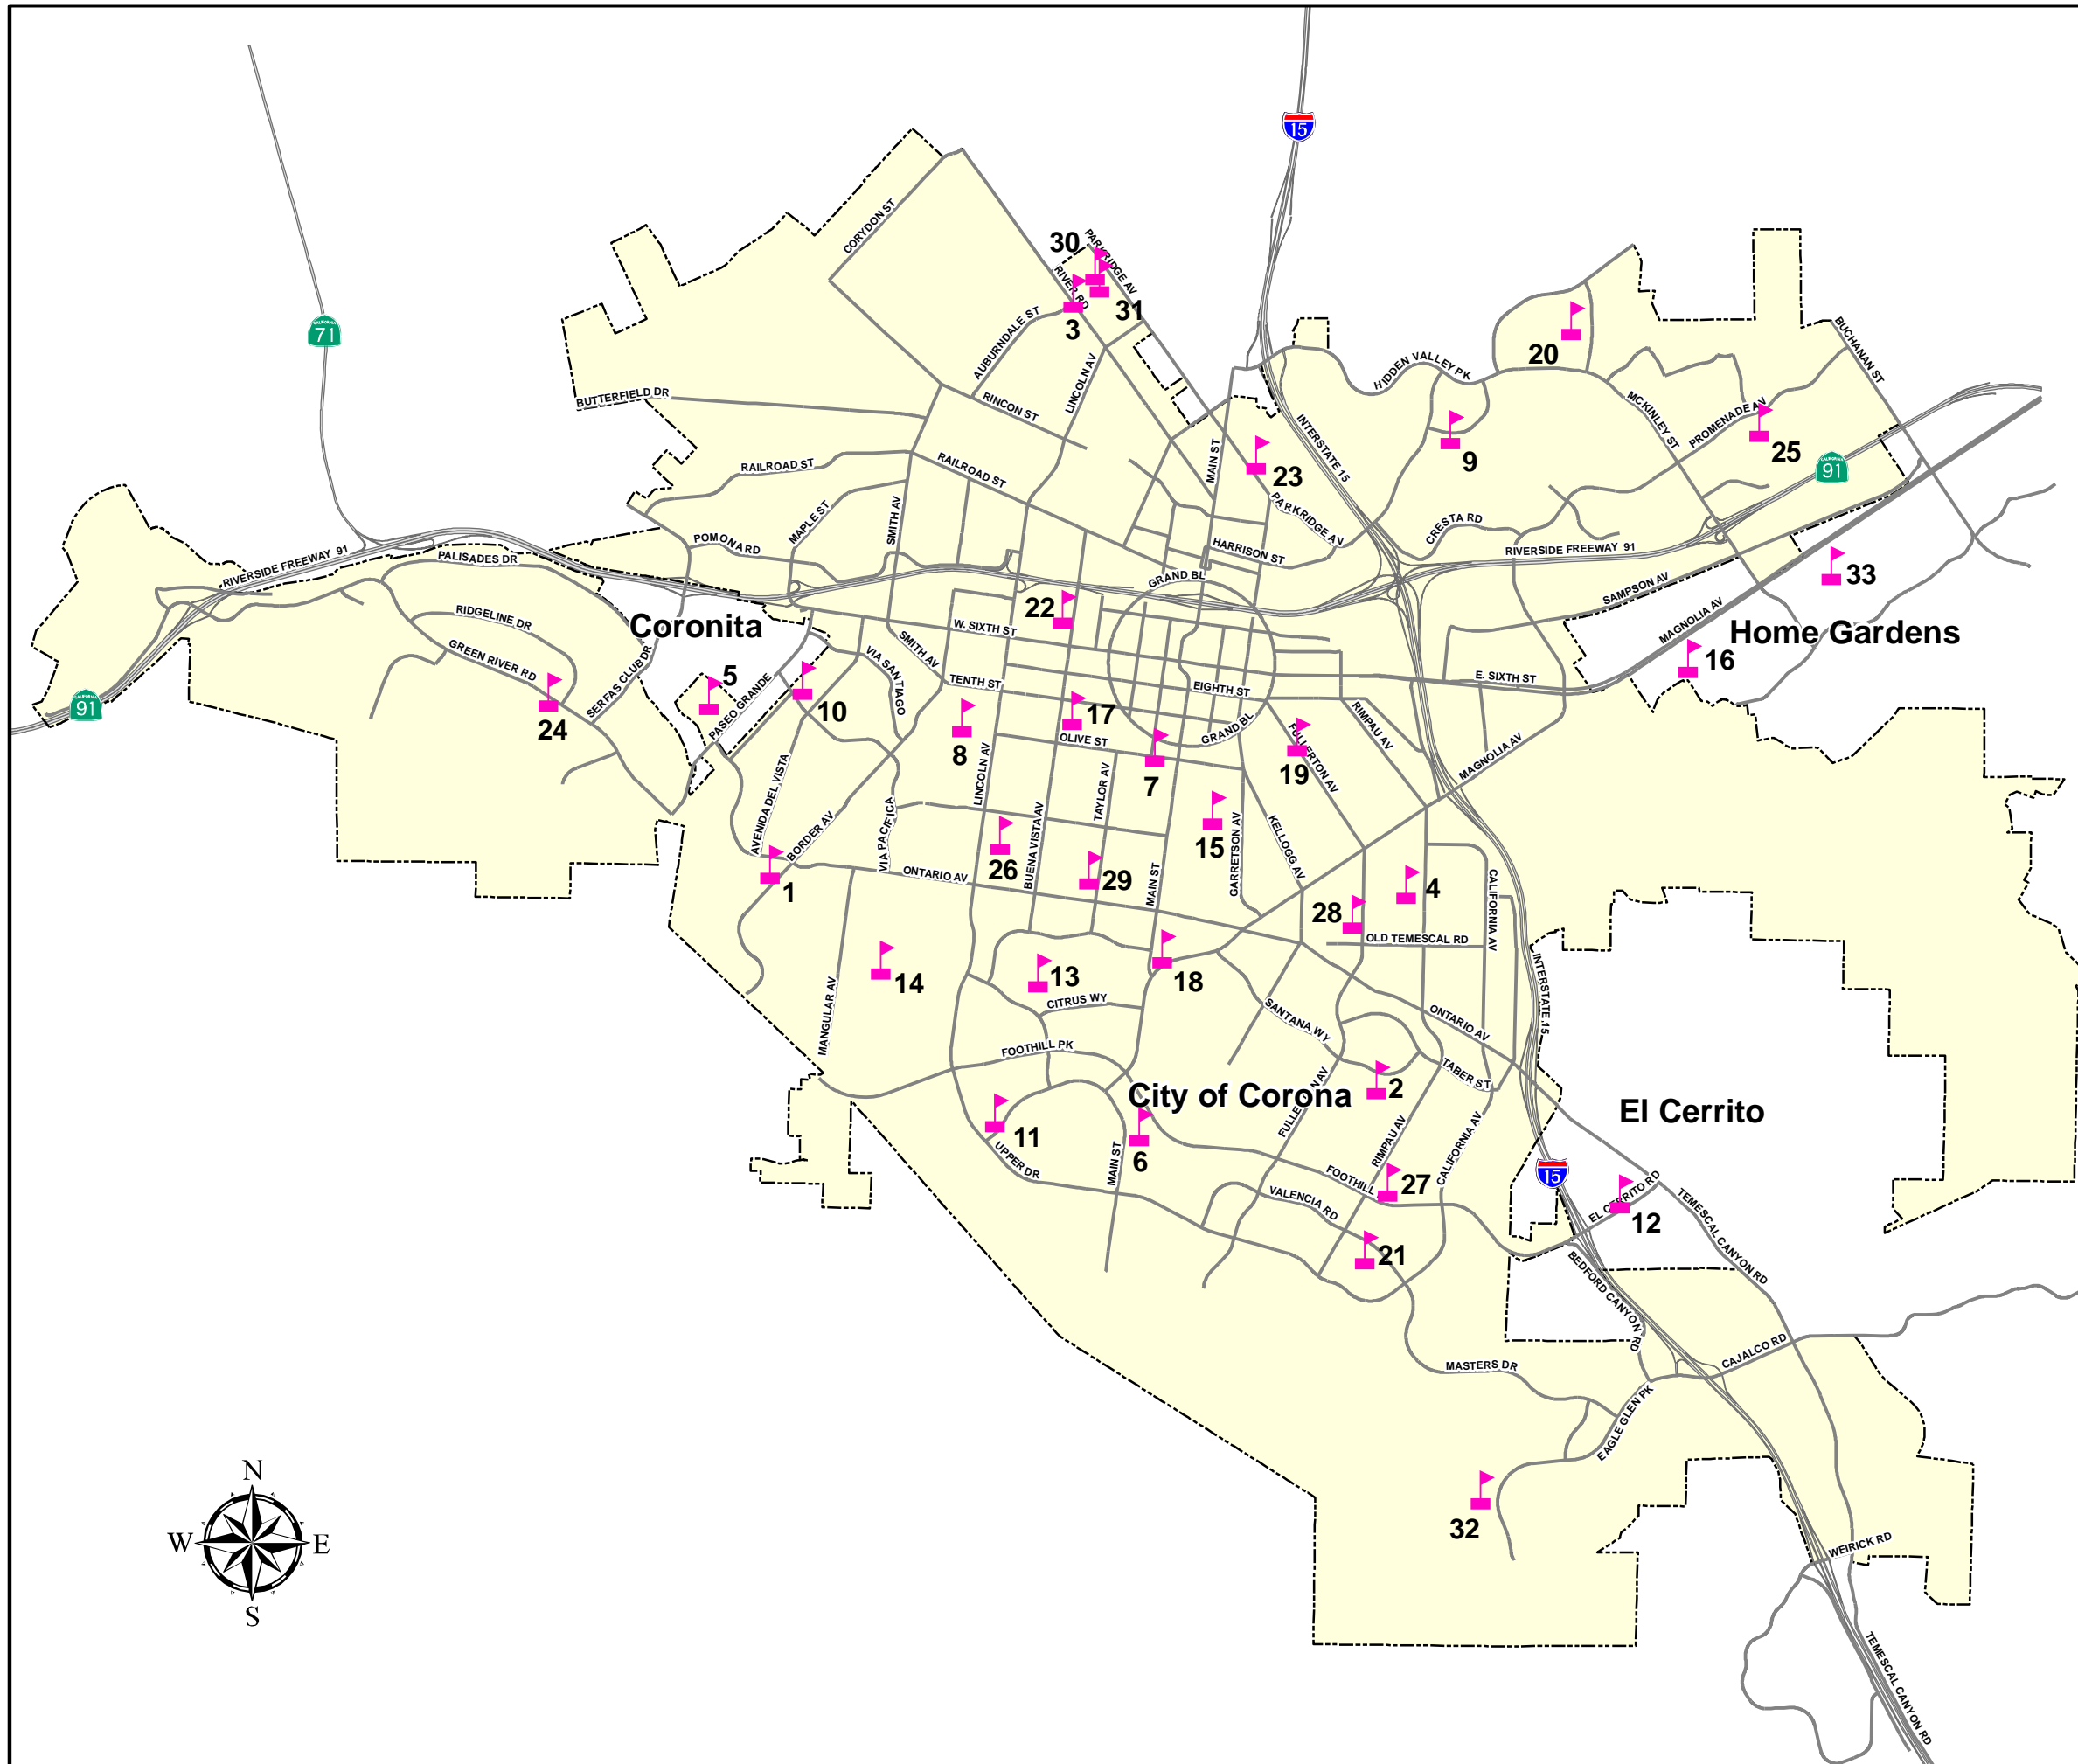

Corona & Vicinity Schools

1. Adams Elementary
2. Anthony Elementary
3. Auburndale Intermediate
4. Centennial High
5. Chavez Elementary
6. Citrus Hill Intermediate
7. Corona Fundamental Intermediate
8. Corona High
9. Corona Ranch Elementary
10. Coronita Elementary
11. Eisenhower Elementary
12. El Cerrito Middle School
13. Foothill Elementary
14. Franklin Elementary
15. Garretson Elementary
16. Home Gardens Elementary
17. Jefferson Elementary
18. Lee Pollard High School
19. Lincoln Elementary
20. Mc Kinley Elementary
21. Orange Elementary
22. Orange Grove High
23. Parkrige School of the Arts (Elementary)
24. Prado View Elementary
25. Promenade Elementary
26. Reney Intermediate
27. Santiago High
28. Stallings Elementary
29. Vicential Elementary
30. Victress Bower School (Elementary)
31. Washington Elementary
32. Wilson Elementary
33. Ysmael Villegas Middle School